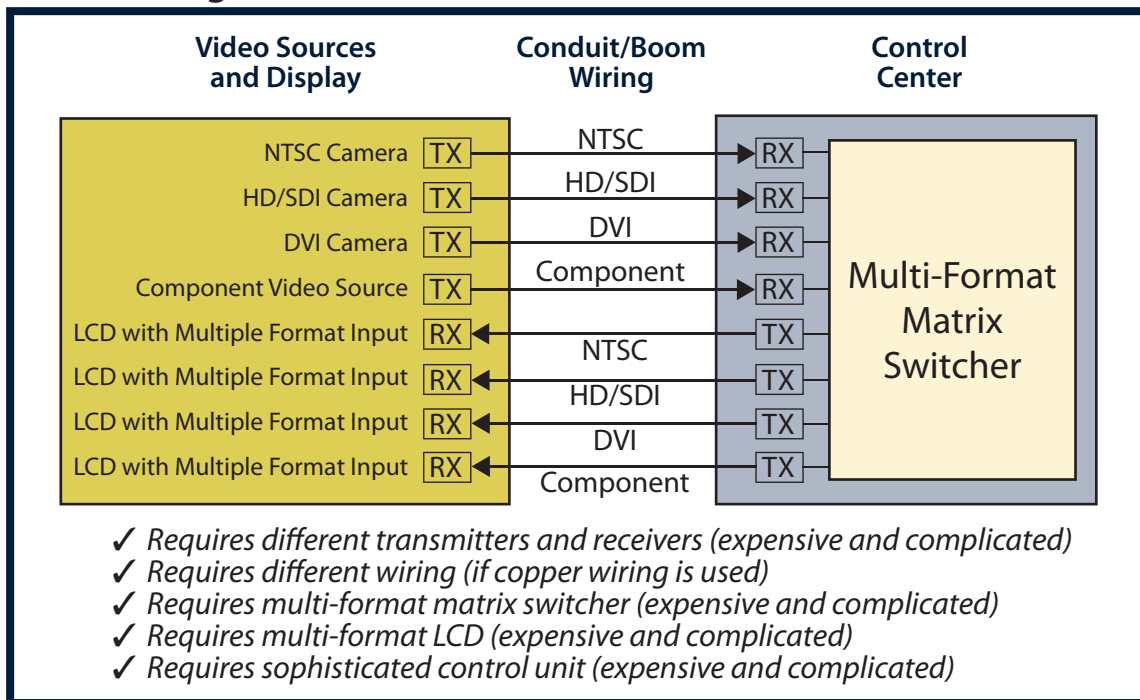

DVI/HDMI Centric Video Distribution

Don't Let Multiple Video Formats Straggle Your Deployment

... Go with Fiber Optic DVI or HDMI Centric Distribution Architecture

Multi-Format Design

HDMI/DVI Centric Design

Fiber Optic DVI or HDMI Centric Distribution

Fiber Links

DVI (4-Fiber or 2-Fiber)

Mini-DVI-4/2

Mini-DVI-4-T-M-LC	Transmitter, Multimode, 4-Fiber	<p>DVI (4-Fiber)</p>
Mini-DVI-4-R-M-LC	Receiver, Multimode, 4-Fiber	
Mini-DVI-2-T-M-LC	Transmitter, Multimode, 2-Fiber	<p>DVI (2-Fiber)</p>
Mini-DVI-2-R-M-LC	Receiver, Multimode, 2-Fiber	

*Pre-Order

HDMI/DVI+Audio+Data

Mini-HDMI-AD

Mini-HDMI-AD-T-M-SC	Transmitter, Multimode, 1-Fiber	<p>HDMI 2A RS-232</p>
Mini-HDMI-AD-R-M-SC	Receiver, Multimode, 1-Fiber	

*DVI input/output is available through HDMI/DVI cable adapter.

Fiber Optic DVI or HDMI Centric Distribution

Single-Format Video Converters

Video Scalers and Splitters

HDMI or DVI Centric

4890-SHD-391	CV/SV to DVI Converter	CV/SV → DVI
4890-SHD-392	CV/SV to HDMI Converter	CV/SV → HDMI
4890-HDC-261D	RGB/YPbPr to DVI Converter	RGB/YPbPr → DVI
4890-HDC-261H	RGB/YPbPr to HDMI Converter	RGB/YPbPr → HDMI
4890-HDC-55D	HD/SDI to HDMI Converter	HD/SDI → DVI
4890-HDC-55H	HD/SDI to HDMI Converter	HD/SDI → HDMI
4890-SP-D-2 (4)	DVI 1:2 (1:4) Splitter	DVI 1:2 (or 1:4) Splitter
4890-SP-H-2 (4)	HDMI 1:2 (1:4) Splitter	HDMI 1:2 (or 1:4) Splitter