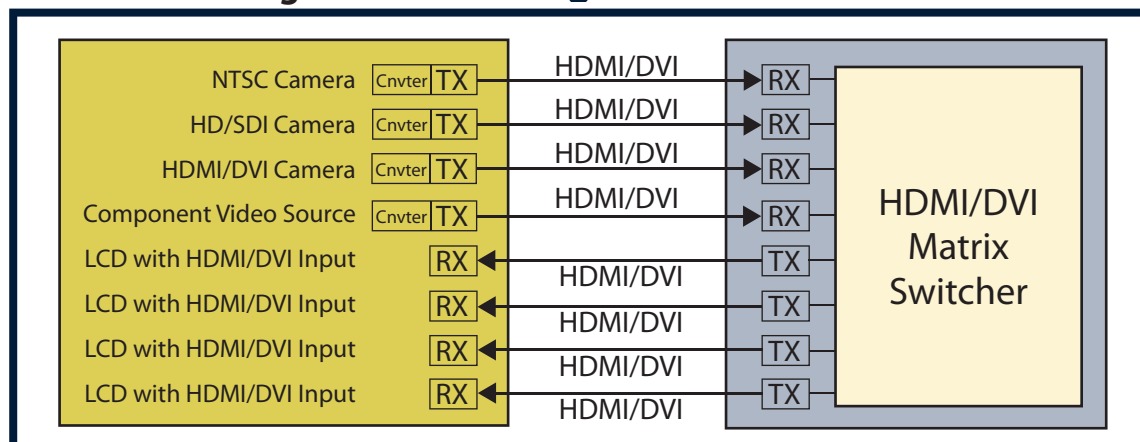

DVI/HDMI Centric Video Distribution

Don't Let Multiple Video Formats Straggle Your Deployment

... Go with Fiber Optic DVI or HDMI Centric Distribution Architecture

Multi-Format Design

HDMI/DVI Centric Design

Fiber Optic DVI or HDMI Centric Distribution

Fiber Links

DVI (4-Fiber or 2-Fiber)

Mini-DVI-4/2

Mini-DVI-4-T-M-LC	Transmitter, Multimode, 4-Fiber	<p>DVI (4-Fiber)</p>
Mini-DVI-4-R-M-LC	Receiver, Multimode, 4-Fiber	
Mini-DVI-2-T-M-LC	Transmitter, Multimode, 2-Fiber	<p>DVI (2-Fiber)</p>
Mini-DVI-2-R-M-LC	Receiver, Multimode, 2-Fiber	

*Pre-Order

HDMI/DVI+Audio+Data

Mini-HDMI-AD

Mini-HDMI-AD-T-M-SC	Transmitter, Multimode, 1-Fiber	<p>HDMI 2A RS-232</p>
Mini-HDMI-AD-R-M-SC	Receiver, Multimode, 1-Fiber	

*DVI input/output is available through HDMI/DVI cable adapter.