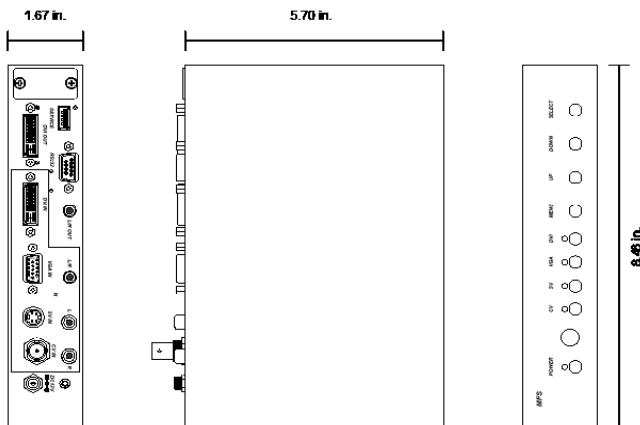

VIDEO OUTPUT

Signal Format	DVI
Graphic Resolution	Up to 1080p60Hz & 1920x1200, 60Hz
Single Fiber Connector	SC (Available Option)
HDBaseT	RJ-45 (Available Option)

VIDEO INPUT

Video Formats	VGA, DVI, NTSC/PAL, S-Video
Connector	One (1) VGA via HD-15 One (1) DVI via DVI Female Plug One (1) NTSC/PAL x1 via BNC One (1) S-Video via 6-pin DIN
Resolution	Up to 1080p60Hz & 1920x1200, 60Hz (VGA, DVI)
LED Indicators	Power, Channel Selection

DATA

RS-232 Connector	DB-9
Control/Service	USB (Firmware Upgrades)

PHYSICAL

Dimensions	8.46"(W) x 5.7"(D) x 1.67"(H)
Supply Voltage/Current	+12V DC, 2A (max)
Operating Temperature	0 to 50°C
Power Supply	5V, 2.6A
Humidity	0 to 95% RH, Non-Condensing

CERTIFICATIONS

CE, FCC

GREEN COMPLIANCE

RoHS

ORDER INFORMATION

MFS-DVI-12V Multi-Format Video Scaler, DVI

PANEL DRAWING

SUPPORTED RESOLUTIONS

Resolution	Type	Vertical Refresh Rate (Hz)
720x480	NTSC	59.94
640x480	480p	59.94
720x480	480p	59.94
720x480	480p	60
720x576	PAL I	50
1280x720	720p	50
1280x720	720p	59.94
1280x720	720p	60
1920x1080	1080i	50
1920x1080	1080i	59.94
1920x1080	1080i	60
1920x1080	1080p	25
1920x1080	1080p	29.97
1920x1080	1080p	30
1920x1080	1080p	50
1920x1080	1080p	59.94
1920x1080	1080p	60
640x480	VGA	60
640x480	VGA	72.809
640x480	VGA	75
800x600	SVGA	56.25
800x600	SVGA	60.317
800x600	SVGA	72.188
800x600	SVGA	75
1024x768	XGA	60.004
1024x768	XGA	70.069
1024x768	XGA	75.029
1152x864	XGA+	75
1280x1024	SXGA	60.02
1280x1024	SXGA	75.025
1600x1200	UXGA	60
1400x1050	SXGA+	59.948
1400x1050	SXGA+	59.978
1400x900	WXGA+	59.902
1400x900	WXGA+	59.888
1680x1050	WSXGA+1	59.883
1680x1050	WSXGA+2	59.954
1920x1200	WUXGA1	59.61

2545 WEST 237th ST
TORRANCE, CA 90505

800.214.0222
www.BROADATACOM.COM