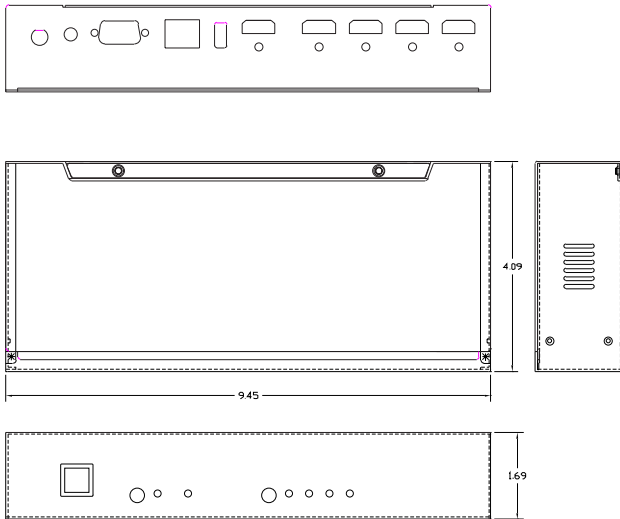

SWITCHER

Input	Four (4) HDMI 2.0 Ports
Output- LBS-41H2	One (1) HDMI 2.0 Port
LBS-42H2	Two (2) HDMI 2.0 Ports
LBS-44H2	Four (4) HDMI 2.0 Ports
Control	LAN, RJ45 RS-232, DB-9 IR
Service	USB for firmware upgrades

PHYSICAL

Dimensions	LBS-41H2 and LBS-42H2 9.45"(W) x 4.1"(D) x 1.7"(H)
	LBS-44H2 17.2"(W) x 6.3"(D) x 1.73"(H)
Operating Temperature	0 to 40°C
Storage Temperature	-20 to 60°C
Power Supply	5V, 2.6A (LBS-41H2, LBS-42H2) 24V, 2.7A (LBS-44H2)

PANEL DRAWING

LBS-41H2