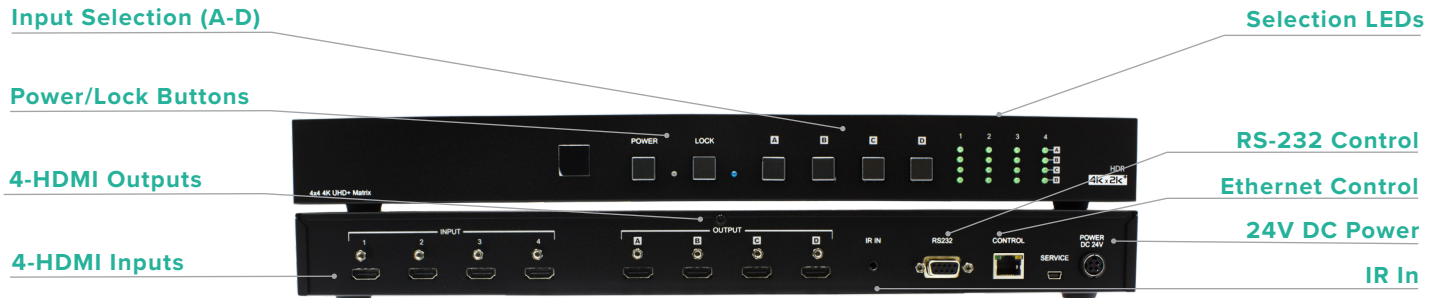

Link Bridge™ 18G/4K HDMI Matrix Switcher

LBS-44H2 (4x4)

LBS-42H2 (4x2)

LBS-41H2 (4x1)

HDMI Input 1
 HDMI Input 2
 HDMI Input 3
 HDMI Input 4

HDMI Matrix
 Switcher
 LBS-44H2

HDMI Output 1
 HDMI Output 2
 HDMI Output 3
 HDMI Output 4

OVERVIEW

The LBS-4 Series is 18G/4K HDMI Matrix Switcher that supports up to four- 4K HDMI inputs and offers up to 1, 2 or 4 4K HDMI Outputs. Easily select which HDMI devices to connect with your HDMI display devices with a simple push of a button or using the included remote control to seamlessly switch between the various input and output devices. Supports various video resolutions up to 4K@60Hz with 4:4:4 RGB/YUV and HDR formats and pass-through audio including the latest Dolby Atmos audio format. The unit offers complete management control capabilities via RS-232, Telnet, WebGUI and IR Remote options.

FEATURES

- An 4x1 (LBS-41H2) or 4x2 (LBS-42H2) or 4x4 (LBS-44H2) HDMI 2.0 switch with HDCP 2.2 compliance
- Supports video resolutions up to 3840×2160@60Hz & 4096×2160@60 with 4:4:4 RGB/YUV and HDR format
- Supports pass-through of audio formats including LPCM 2.0~7.1, Dolby Digital, DTS, Dolby Digital Plus, Dolby TrueHD, Dolby Atmos and DTS-H Master Audio
- Supports configurable EDID management via pre-defined internal EDIDs and user-defined EDID selections
- Multiple control interfaces including RS-232, Telnet, WebGUI and IR remote

SWITCHER

Input	Four (4) HDMI 2.0 Ports
Output- LBS-41H2	One (1) HDMI 2.0 Port
LBS-42H2	Two (2) HDMI 2.0 Ports
LBS-44H2	Four (4) HDMI 2.0 Ports
Control	LAN, RJ45 RS-232, DB-9 IR
Service	USB for firmware upgrades