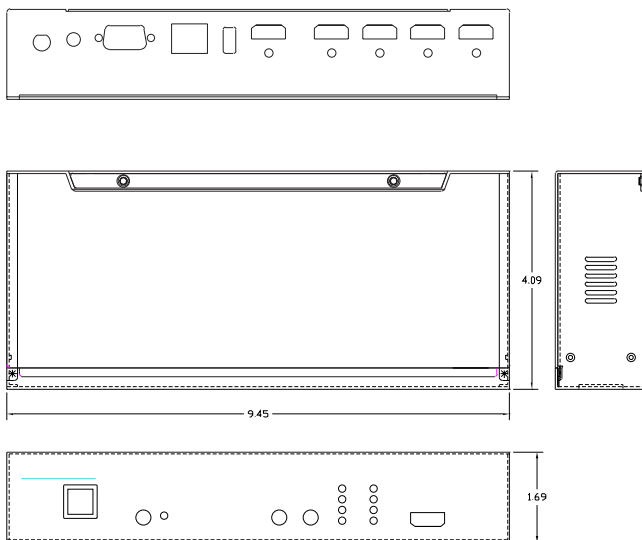

SWITCHER

Input	Four (4) HDMI 2.0 Ports
Output- LBS-41H2	One (1) HDMI 2.0 Port
LBS-42H2	Two (2) HDMI 2.0 Ports
LBS-44H2	Four (4) HDMI 2.0 Ports
Control	LAN, RJ45 RS-232, DB-9 IR
Service	USB for firmware upgrades

PHYSICAL

Dimensions	LBS-41H2 and LBS-42H2 9.45"(W) x 4.1"(D) x 1.7"(H)
	LBS-44H2 17.2"(W) x 6.3"(D) x 1.73"(H)
Operating Temperature	0 to 40°C
Storage Temperature	-20 to 60°C
Power Supply	5V, 2.6A (LBS-41H2, LBS-42H2) 24V, 2.7A (LBS-44H2)

PANEL DRAWING

LBS-41H2

LBS-42H2

CERTIFICATIONS

CE, FCC

GREEN COMPLIANCE

RoHS

ORDER INFORMATION

LBS-41H2	LinkBridge™ 4x1 18G/4K HDMI Matrix Switcher
LBS-42H2	LinkBridge™ 4x2 18G/4K HDMI Matrix Switcher
LBS-44H2	LinkBridge™ 4x4 18G/4K HDMI Matrix Switcher

LBS-44H2