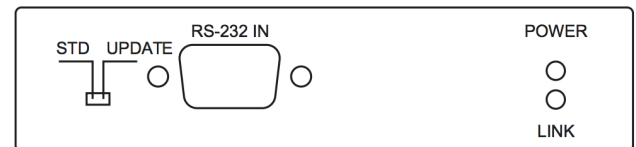

VIDEO/AUDIO SPECIFICATIONS

HDMI	Version 1.4 with 3D, 4Kx2K support
Video Resolution	Up to 4K2K @ 30Hz
Protocol	DDC/EDID capable, HDCP 2.2
Video Bandwidth	300MHz / 10.2Gbps
Audio Formats	Supports up to 7.1CH & Dolby TrueHD, DTS-HD Master Audio
Audio Sampling Rate	32KHz to 192KHz
HDMI/Audio Connector	HDMI Female plug

DATA

Serial Control	RS-232
Data Rate	Up to 115.2Kbaud
Connector	DB9 Serial

IR

IR Frequency	30-50KHz
In/Out Connectors	3.5mm Stereo

HDBASE-T TRANSMISSION

Cable Type	CAT 5e/6 or higher
Number of Cables	1
Connector/Distance	RJ-45, up to 100m

PHYSICAL

Dimensions Standalone	4.25"(W) x 4.57"(D) x 1.14"(H)
Power Consumption	+48V DC, 0.9 Amps (Max)
Operating Temperature	0 to 40°C
Humidity	20 to 90% RH, Non-Condensing

CERTIFICATIONS

FCC, CE

GREEN COMPLIANCE

RoHS

ORDER INFORMATION

LBC-HDBT-T-48	HDBaseT HDMI 5-Play Transmitter with 48V PoH (up to 100m)
LBC-HDBT-R-48	HDBaseT HDMI 5-Play Receiver with 48V PoH (up to 100m)

PANEL DRAWING

LBC-HDBT-T-48-LITE