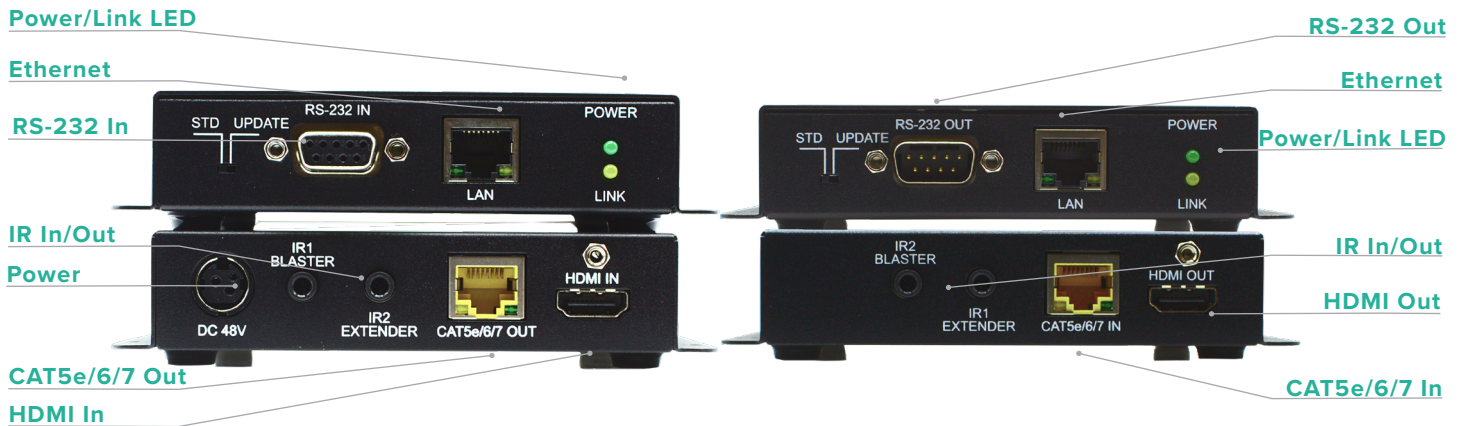

LinkBridge™ HDBaseT HDMI 5-Play Transmitter & Receiver with 48V PoH (up to 100m)

LBC-HDBT-T-48 / LBC-HDBT-R-48

OVERVIEW

This HDBaseT HDMI 5-Play Transmission System is capable of extending UHD video, audio, Ethernet and control over a single run of CAT5e/6/7 cable over distances up to 60 meters*. This extender complies with HDCP 2.2 and 9G HDMI Standards and supports legacy HDCP 1.x and HDIO 1.x standards. It also supports 4K UHD HDMI video sources up to and including 4K2K@30Hz. Multiple data and control interfaces are also able to be extended with IR and RS-232 connections. This unit supports bi-directional 48V PoH (Power over HDBaseT) allowing systems to be completely powered by, or provide power to, a compatible connected Receiver, allowing for greater flexibility within different installation scenarios.

* CAT6a/7 cable recommended to ensure maximum distance.

FEATURES

- Extend HDMI signals up to 100 meters over one CAT 5e/6 cable
- Supports full HDTV video resolutions up to 4K2K @30Hz
- Fully uncompressed video and audio provides zero loss of quality
- Supports true DDC/EDID/HDCP transmission
- Video/Audio+IR+Data+Ethernet, over 1 CAT 5e/6 cable
- 48V PoH with PSE/TX and PD/RX
- 9G HDMI and HDCP 2.2 compliant
- Supports both RS-232 and IR control data

VIDEO/AUDIO SPECIFICATIONS

HDMI	Version 1.4 with 3D, 4Kx2K support
Video Resolution	Up to 4K2K @ 30Hz
Protocol	DDC/EDID capable, HDCP 2.2
Video Bandwidth	300MHz / 10.2Gbps
Audio Formats	Supports up to 7.1CH & Dolby TrueHD, DTS-HD Master Audio
Audio Sampling Rate	32KHz to 192KHz
HDMI/Audio Connector	HDMI Female plug

PHYSICAL

Dimensions Standalone	4.25"(W) x 4.57"(D) x 1.14"(H)
Power Consumption	+48V DC, 0.9 Amps (Max)
Operating Temperature	0 to 40°C
Humidity	20 to 90% RH, Non-Condensing

CERTIFICATIONS

FCC, CE

GREEN COMPLIANCE