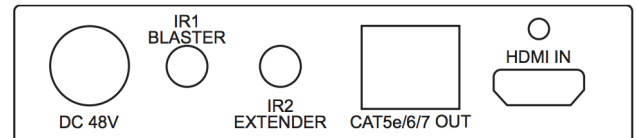

PHYSICAL

Dimensions Standalone	4.25"(W) x 4.57"(D) x 1.14"(H)
Power Consumption	+48V DC, 0.9 Amps (Max)
Operating Temperature	0 to 40°C
Humidity	20 to 90% RH, Non-Condensing

CERTIFICATIONS

FCC, CE

GREEN COMPLIANCE

RoHS

ORDER INFORMATION

LBC-HDBT-T-48	HDBaseT HDMI 5-Play Transmitter with 48V PoH (up to 100m)
LBC-HDBT-R-48	HDBaseT HDMI 5-Play Receiver with 48V PoH (up to 100m)

PANEL DRAWING

LBC-HDBT-T-48-LITE

LBC-HDBT-R-48-LITE